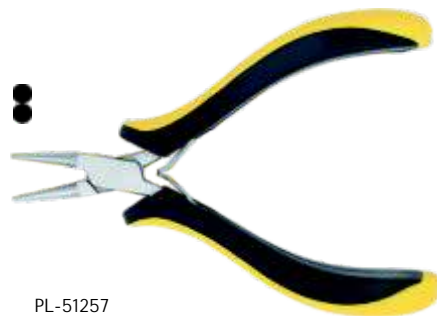

PL-51257
Round Nose Pliers 130mm
Box Joint, with Double Leaf Spring
Stainless Steel Made
Double Color Ergo Handles.