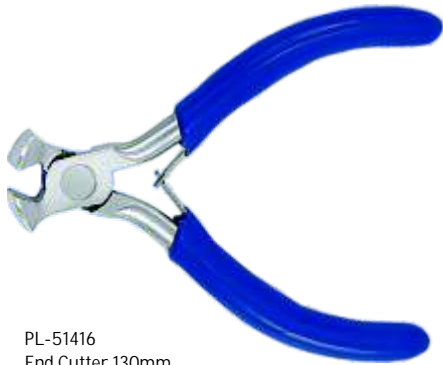

PL-51416
End Cutter 130mm
Double Leaf Spring, Lap Joint
Carbon Steel Made, Pvc Handles.