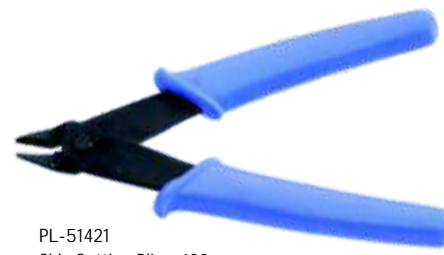

PL-51421
Side Cutting Pliers 130mm
for Soft Wire, Molded Grips.