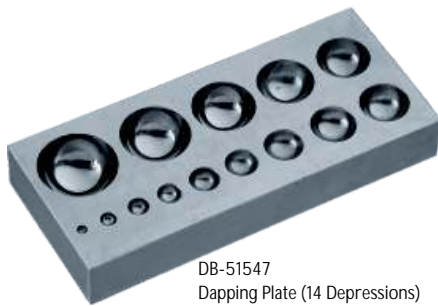

DB-51547
Dapping Plate (14 Depressions)
Carbon Steel Made.