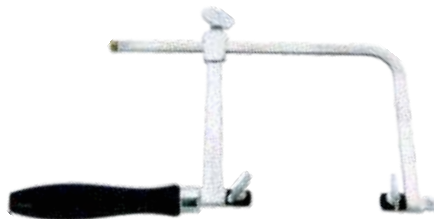

SW-51598
Saw Frame 120mm, Carbon Steel Made.