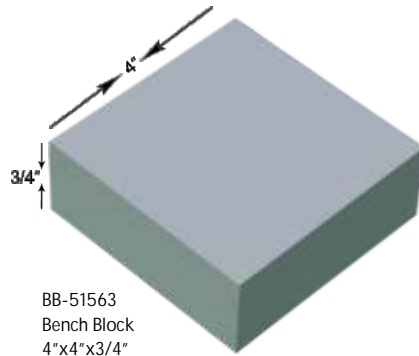

BB-51563
Bench Block
4"x4"x3/4"
Carbon Steel Made.