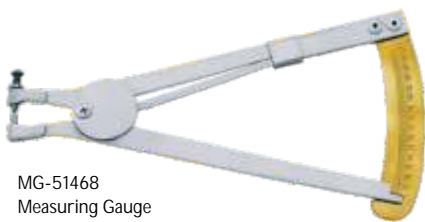

MG-51468
Measuring Gauge
Capacity 15mm
Stainless Steel Made.