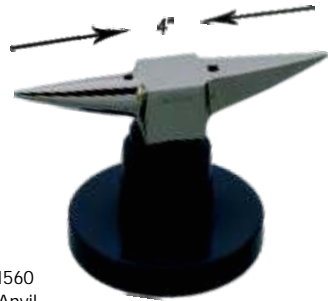

HA-51560
Horn Anvil
with Base Carbon Steel Made.