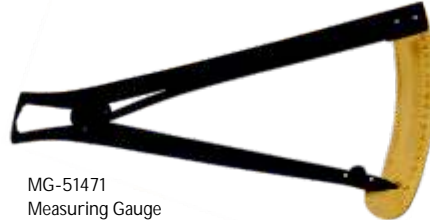

MG-51471
Measuring Gauge
Capacity 15mm Black colour
Stainless Steel Made.