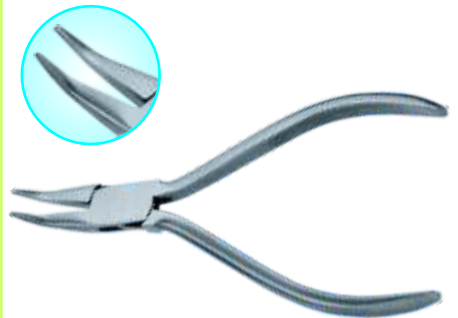

PL-51236
Chain Nose Pliers Curved 130mm
Stainless Steel Made, Box Joint
Polished Handles.