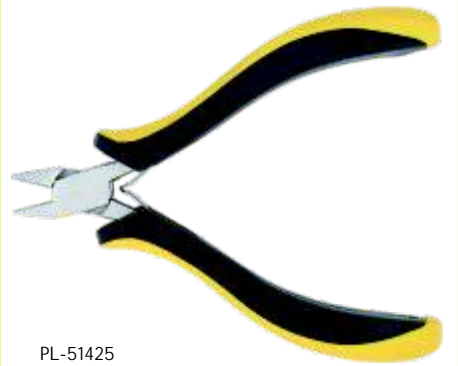

PL-51420  
End Cutting Pliers 115mm  
Lap Joint, Carbon Steel Made  
Pvc Handles.

PL-51424  
Sprue Cutting Pliers 250mm  
for Hard Wires  
Cutting Range 2-3mm.

PL-51421  
Side Cutting Pliers 130mm  
for Soft Wire, Molded Grips.