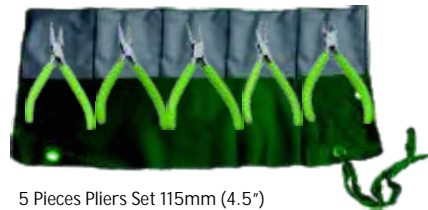

PK-51397

5 Pieces Pliers Set 115mm (4.5")
All Pliers with Double Leaf Spring,
Stainless Steel Made, Pvc Handles.
1: Flat Nose   4: Chain Nose Curved
2: Chain Nose   5: Side Cutter
3: Round Nose