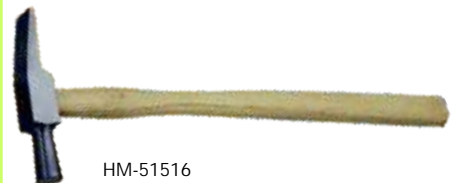

HM-51516
Watch Hammer 80mm
Stainless Steel Made.