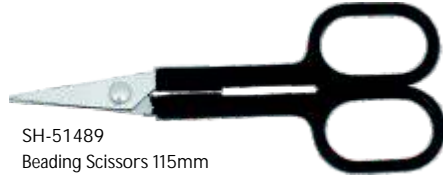

SH-51489
Beading Scissors 115mm
Stainless Steel Made
Black Handle, Satin Finish.