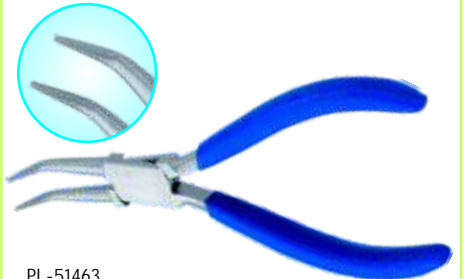

PL-51458  
Bent Flat Nose Pliers 140mm  
Stainless Steel Made  
Pvc Handles.

PL-51455  
Needle Pliers Chain Nose 140mm  
with Double Leaf Spring  
Stainless Steel Made, Pvc Handles.

PL-51460  
Needle Pliers Round Nose 140mm  
with Double Leaf Spring  
Stainless Steel Made, Pvc Handles.

PL-51461  
Long Chain Nose Pliers 150mm  
with Single Leaf Spring  
Stainless Steel Made  
Pvc Handles.

PL-51462  
Long Chain Nose Pliers Bent  
150mm, with Single Leaf Spring  
Stainless Steel Made, Pvc Handles.