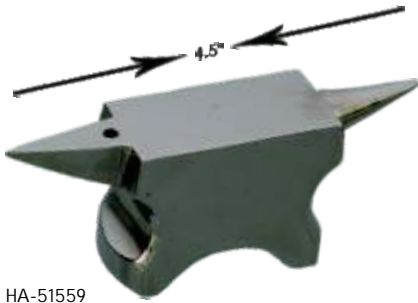

HA-51559
Horn Anvil Self Standing
Carbon Steel Made.