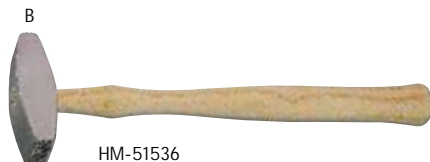

HM-51536
Texture Hammer
Cross Hatch / Stars
Stainless Steel Made.