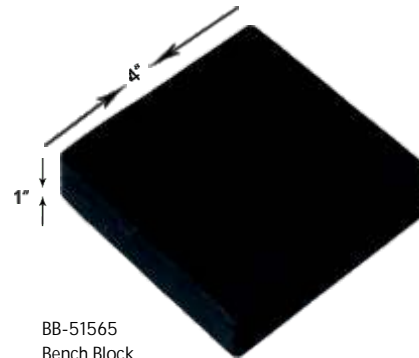

BB-51565
Bench Block
Rubber Made
4"x4"x1".