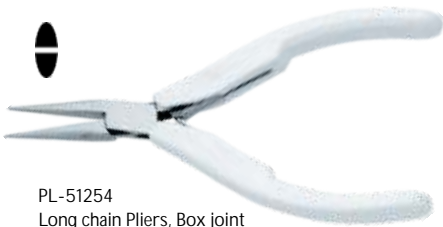

AVAIL ABLE PVC COLOUR

PL-51251  
Duck Bill Pliers 120mm  
with Double Leaf Spring  
Stainless Steel Made, Box Joint  
White Pre-Molded Grips.

PL-51252  
Chain Nose Pliers 120mm  
with Double Leaf Spring  
Stainless Steel, Box Joint  
White Pre-Molded Grips.

PL-51253  
Round Nose Pliers, Box Joint  
with Double Leaf Spring  
Stainless Steel Made  
White Pre-Molded Grips.

PL-51254  
Long chain Pliers, Box joint  
with Double Leaf Spring  
Stainless Steel Made  
White Pre-Molded Grips.