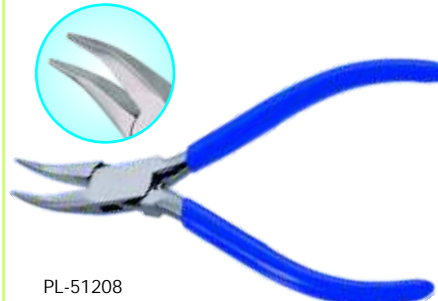

PL-51208
Chain Nose Pliers Curved 130mm
Box Joint, Stainless Steel Made
with Double Leaf Spring, Satin Finish
Pvc Handles.