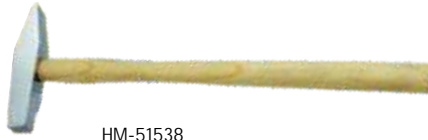

HM-51532  
Hammer, Adjustable Heads  
Brass and Nylon with key  
Wooden handle  
Carbon Steel Made.

HM-51533  
Brass Hammer with  
Wooden Handle

HM-51537  
Steel Hammer.

HM-51542  
Brass Mallet 1lb.

HM-51534  
Texture Hammer  
Narrow Sharp Stripe / Dimples  
Stainless Steel Made.