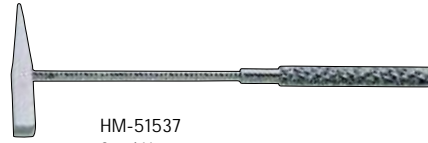

HM-51537
Steel Hammer.