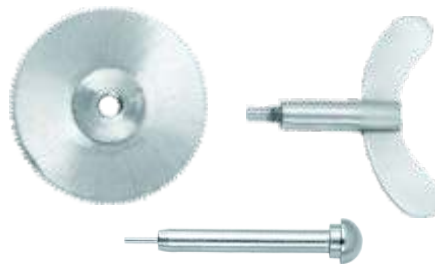

Accessories