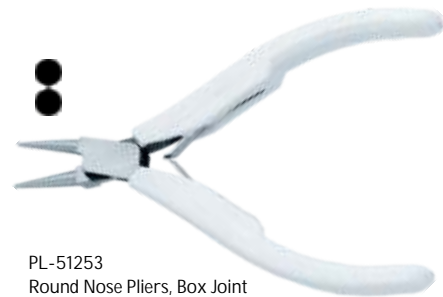

PL-51246  
Chain Nose Pliers 120mm  
Blue Molded Grips, Stainless Steel Made  
with Double Leaf Spring.

PL-51247  
Round Nose Pliers 120mm  
Blue Molded Grips, Stainless Steel Made  
with Double Leaf Spring.

PL-51248  
Ring Cutter 165mm  
Sharp Blade Easy Cutting  
Stainless Steel Made  
Polished Handles.

PL-51249  
Ring Cutter 130mm  
Brass Made French Style.

PL-51250  
Ring Cutter Hollow Handle  
Brass Made.

AVAIL ABLE PVC COLOUR

PL-51251  
Duck Bill Pliers 120mm  
with Double Leaf Spring  
Stainless Steel Made, Box Joint  
White Pre-Molded Grips.

PL-51252  
Chain Nose Pliers 120mm  
with Double Leaf Spring  
Stainless Steel, Box Joint  
White Pre-Molded Grips.