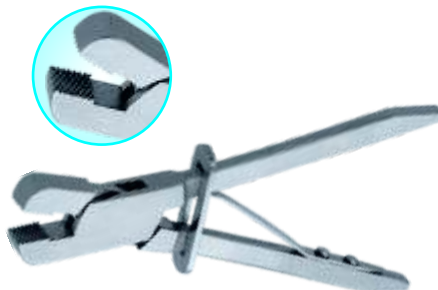

OP-51343  
Flat Nose Pliers 140mm  
3mm Fine Jaws  
Stainless Steel Made  
Polished Handles.

OP-51336  
Gripping Vise Pliers 135mm  
with Locking Medium Jaws  
Stainless Steel Made.

OP-51340  
Chain Nose Bent Pliers 140mm  
Stainless Steel Made  
Polished Handles.

OP-51344  
Lens Aligning Pliers 180mm  
Polished Grooved Handles  
Stainless Steel Made.

OP-51337  
Gripping Vise 135mm  
with Locking Narrow Jaws  
Stainless Steel Made.

OP-51341  
Flat Double Nylon Jaws Pliers 140mm  
4mm wide Jaws, Stainless Steel Made  
Polished Handles.