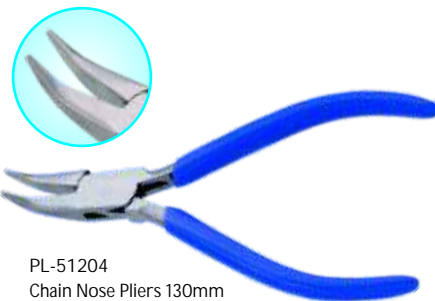

PL-51204
Chain Nose Pliers 130mm
Curved, Stainless Steel Made
Box Joint, without Leaf Spring
Satin Finish, Pvc Handles.