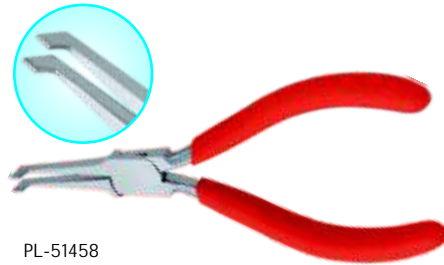

AVAIL ABLE PVC COLOUR

PL-51452  
Side Cutting Pliers  
Parallel Action 140mm  
Carbon Steel Made.

PL-51453  
Side Cutting Pliers Parallel Action 150mm  
with Lock.

PL-51454  
Flat Nose Pliers 160mm  
Smooth Jaws  
Stainless Steel Made  
Pvc Handles.

PL-51455  
Long Flat Nose Pliers 180mm  
Smooth Jaws  
Stainless Steel Made  
Pvc Handles.

PL-51456  
Long Flat Nose Pliers 190mm  
Smooth Jaws  
Stainless Steel Made  
Pvc Handles.

PL-51457  
Flat Nose Pliers Grooved Jaws 160mm  
with Single Leaf Spring  
Stainless Steel Made  
Polished Handles.