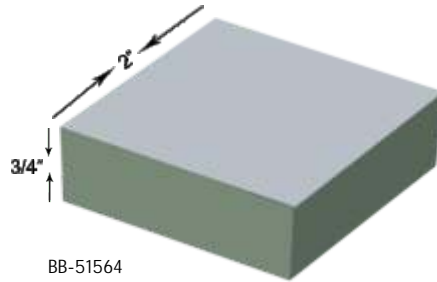

BB-51564
Bench Block
2"x2"x3/4"
Carbon Steel Made.