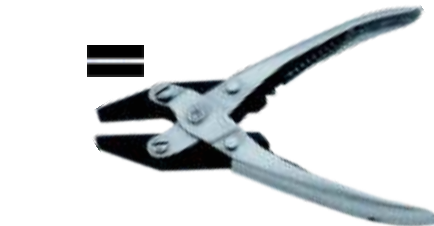

PL-51446
Flat Nose Parallel Action Pliers 125mm
Smooth Jaws, Carbon Steel Made.