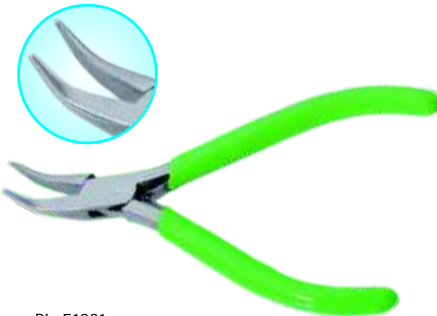

PL-51231
Chain Nose Pliers Curved 115mm
Stainless Steel Made, Box Joint
with Double Leaf Spring, Satin Finish
Pvc Handles.